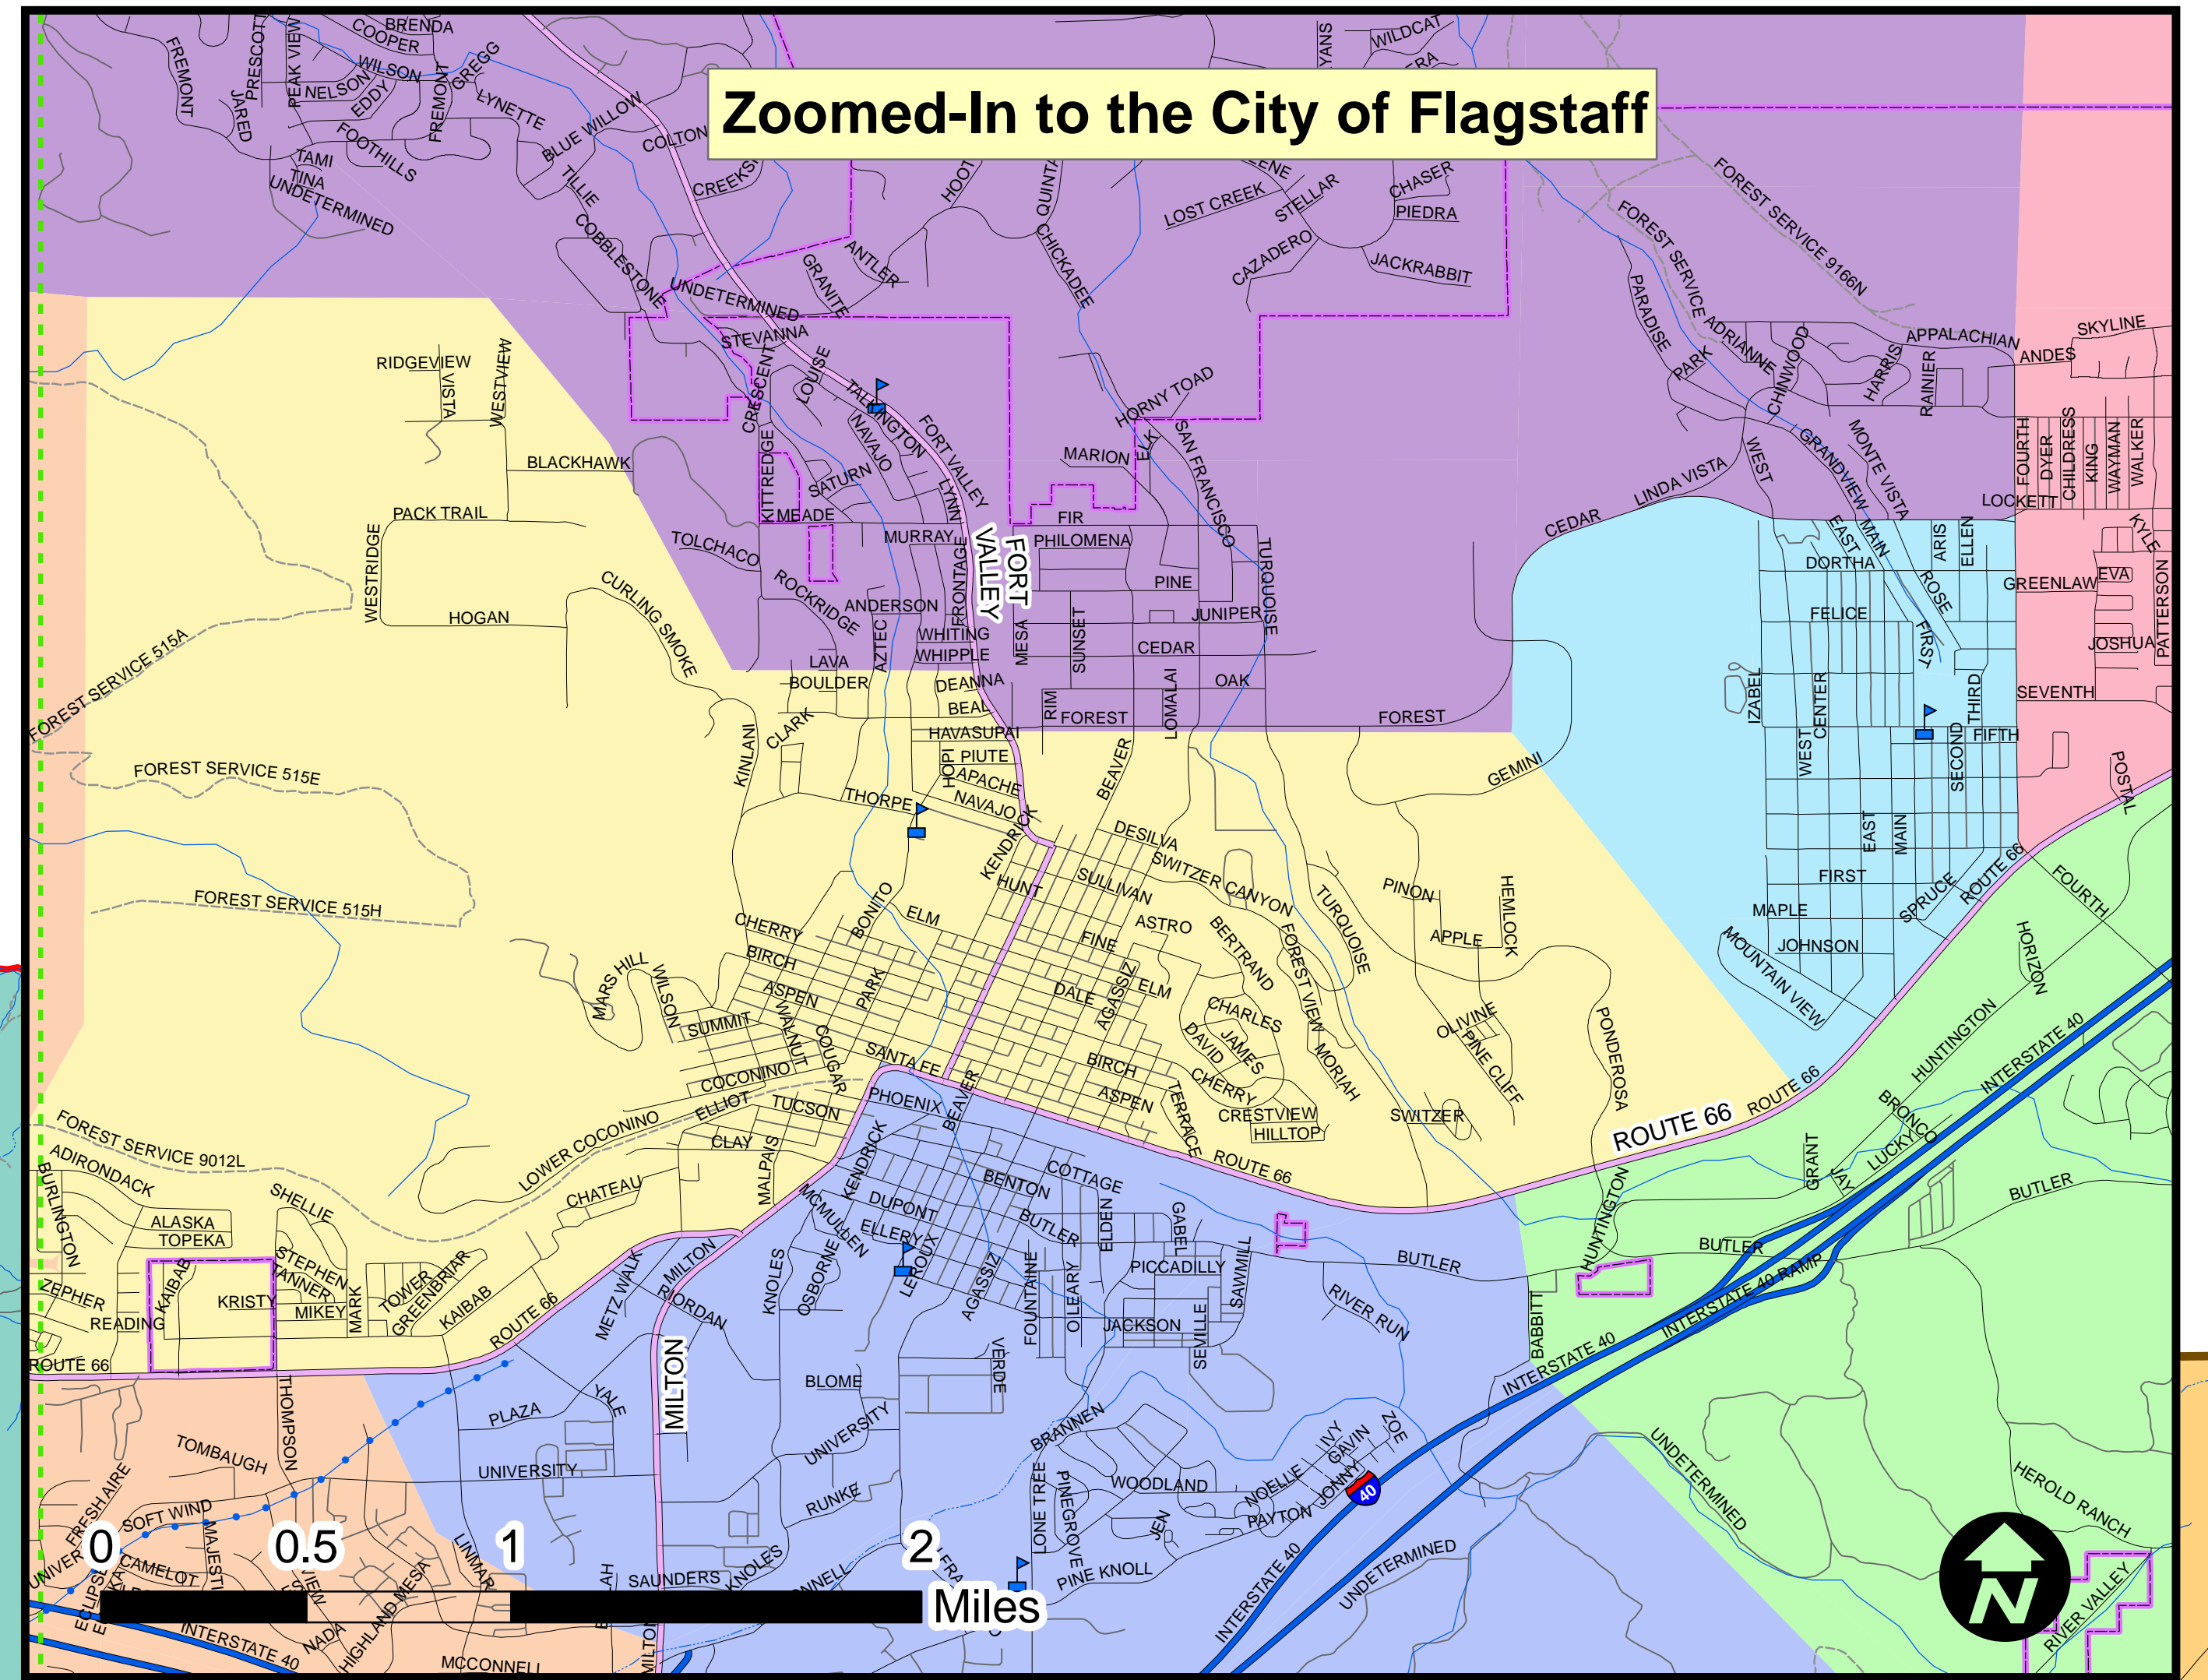

# Flagstaff Unified School District

## Current Elementary (K-5) School Attendance Areas

- |  |                   |  |             |
|--|-------------------|--|-------------|
|  | Elementary School |  | Aqueduct    |
|  | Cities            |  | Stream      |
|  | District          |  | Wash        |
|  | Reservations      |  | Railroad    |
|  | Forest Road       |  | Cromer ES   |
|  | Highway           |  | DeMiguel ES |
|  | Major Road        |  | Killip ES   |
|  | Other             |  | Kinsey ES   |
|  | Surface Streets   |  | Knoles ES   |
|  | Lakes             |  | Leupp ES    |
|  |                   |  | Marshall ES |
|  |                   |  | Sechrist ES |
|  |                   |  | Thomas ES   |