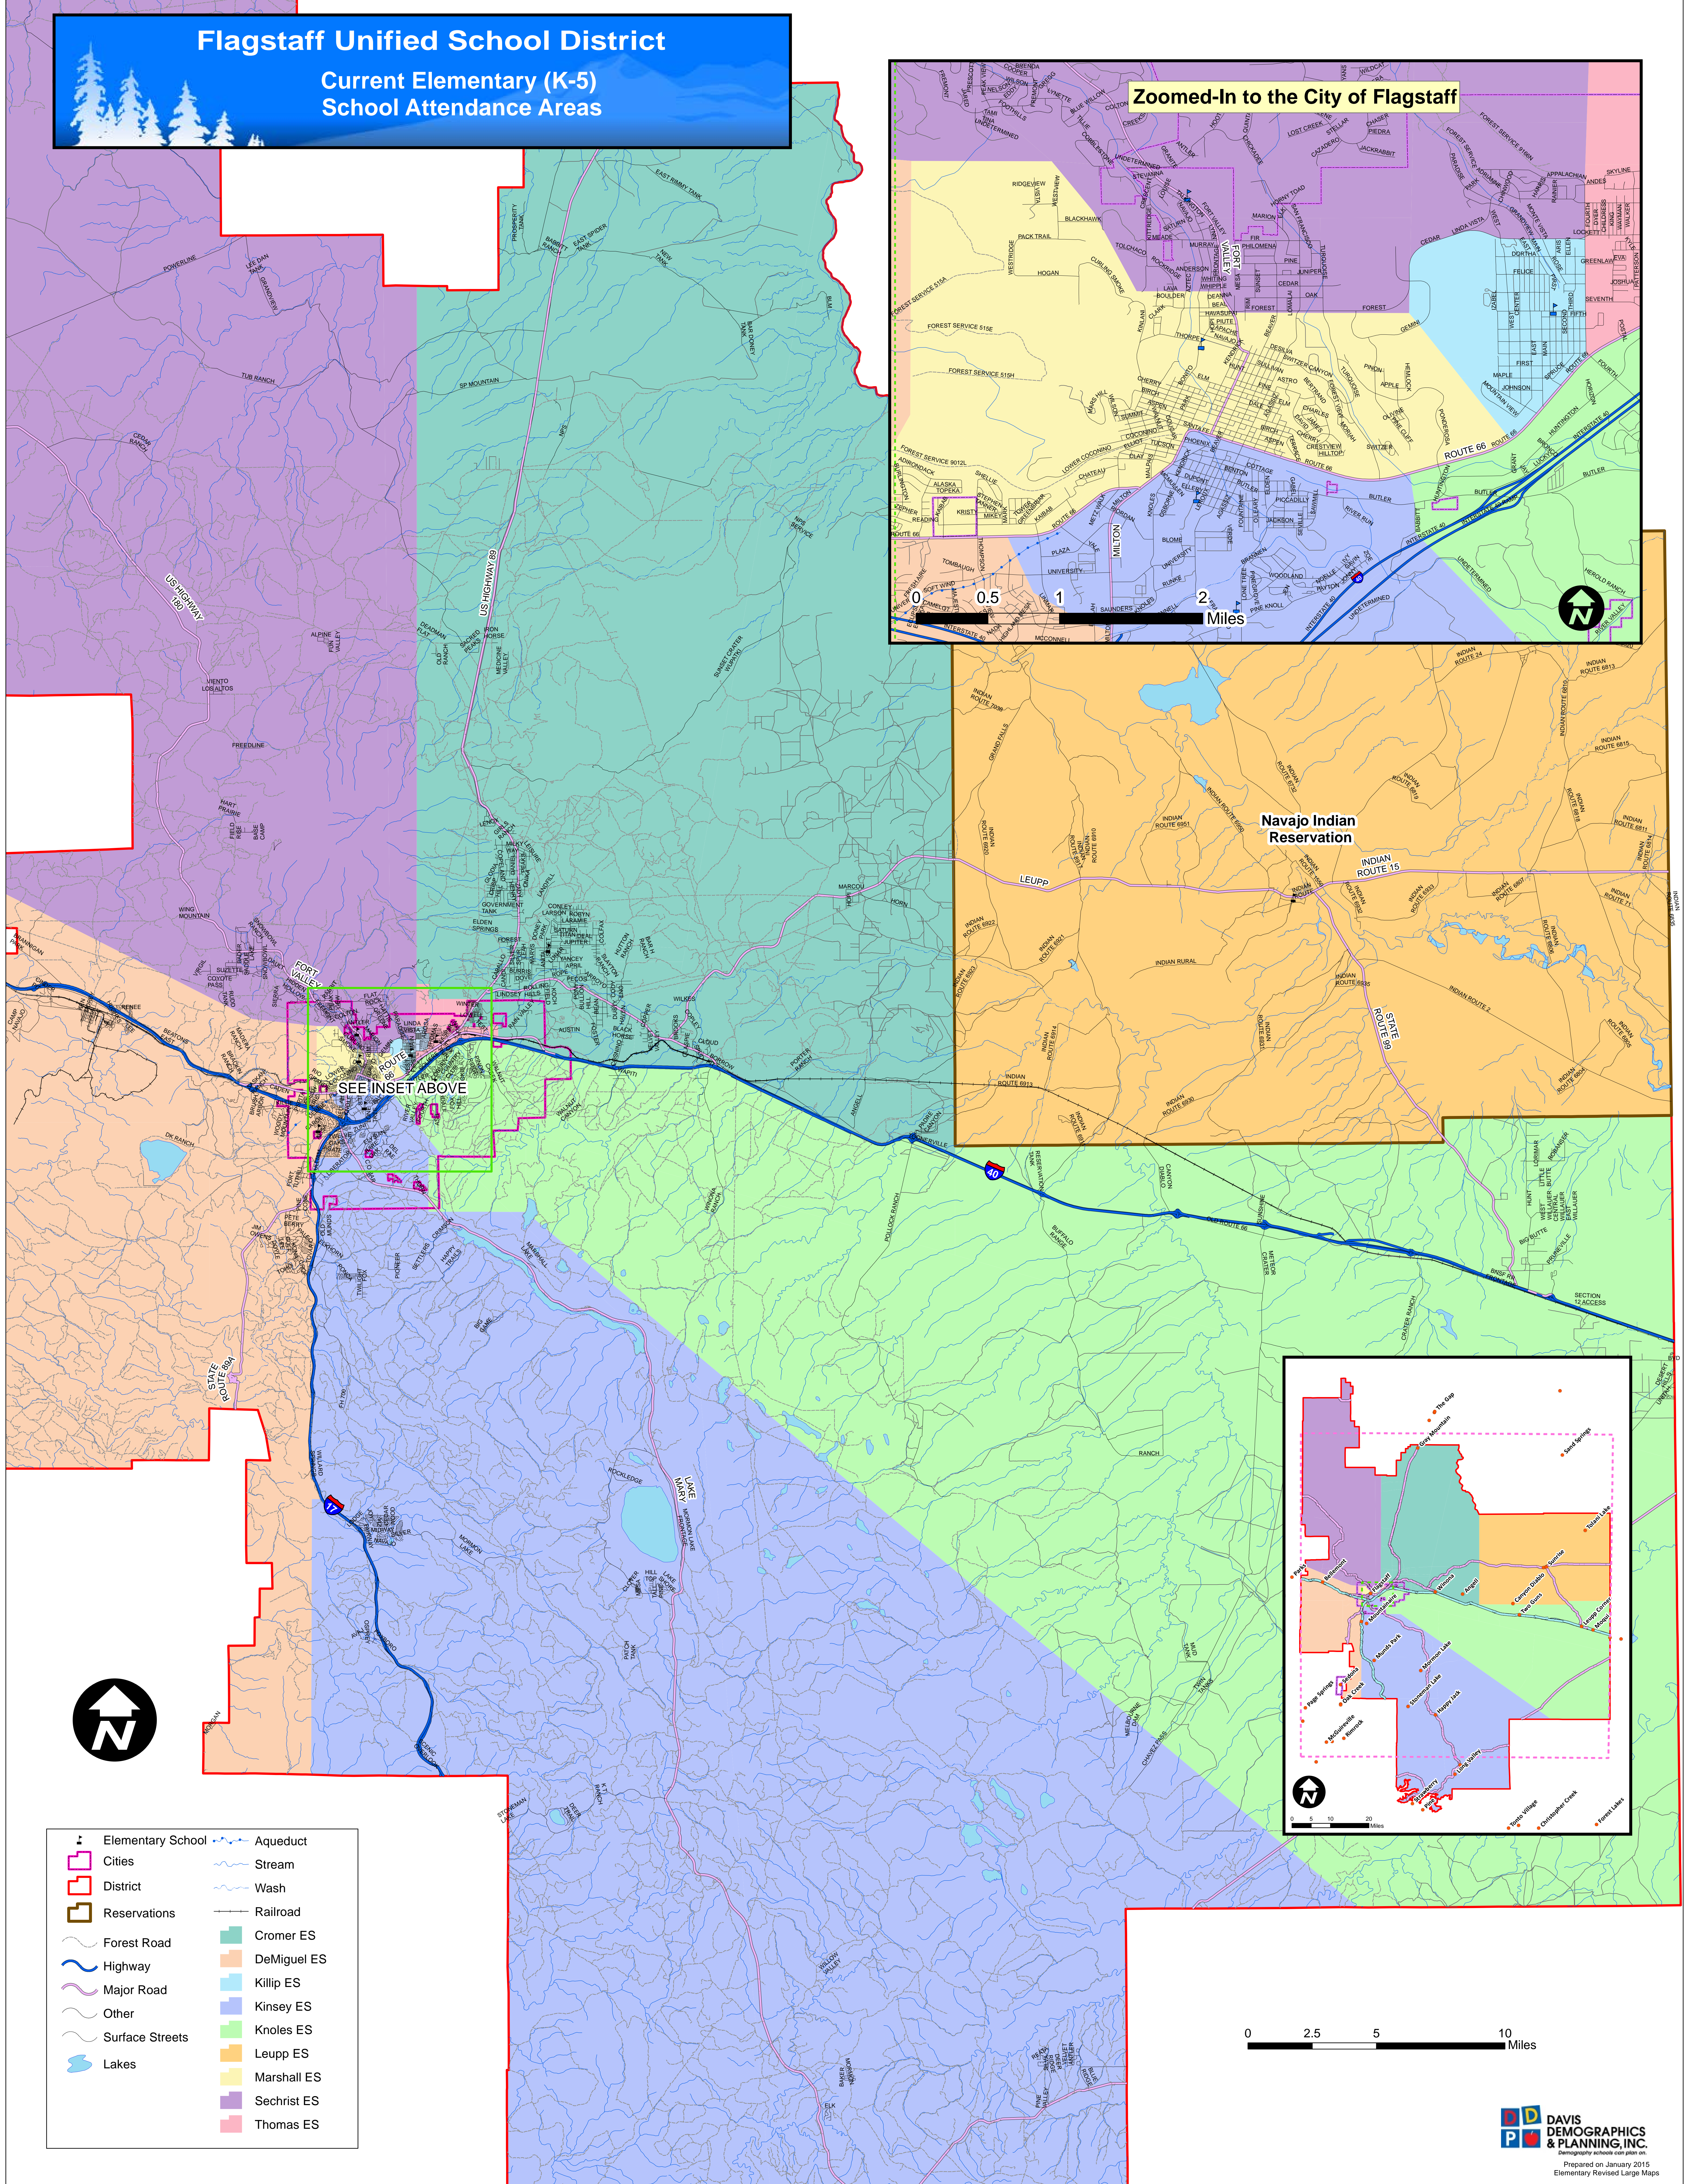

# Flagstaff Unified School District

## Current Elementary (K-5) School Attendance Areas

- |  |                   |  |             |
|--|-------------------|--|-------------|
|  | Elementary School |  | Aqueduct    |
|  | Cities            |  | Stream      |
|  | District          |  | Wash        |
|  | Reservations      |  | Railroad    |
|  | Forest Road       |  | Cromer ES   |
|  | Highway           |  | DeMiguel ES |
|  | Major Road        |  | Killip ES   |
|  | Other             |  | Kinsey ES   |
|  | Surface Streets   |  | Knoles ES   |
|  | Lakes             |  | Leupp ES    |
|  |                   |  | Marshall ES |
|  |                   |  | Sechrist ES |
|  |                   |  | Thomas ES   |