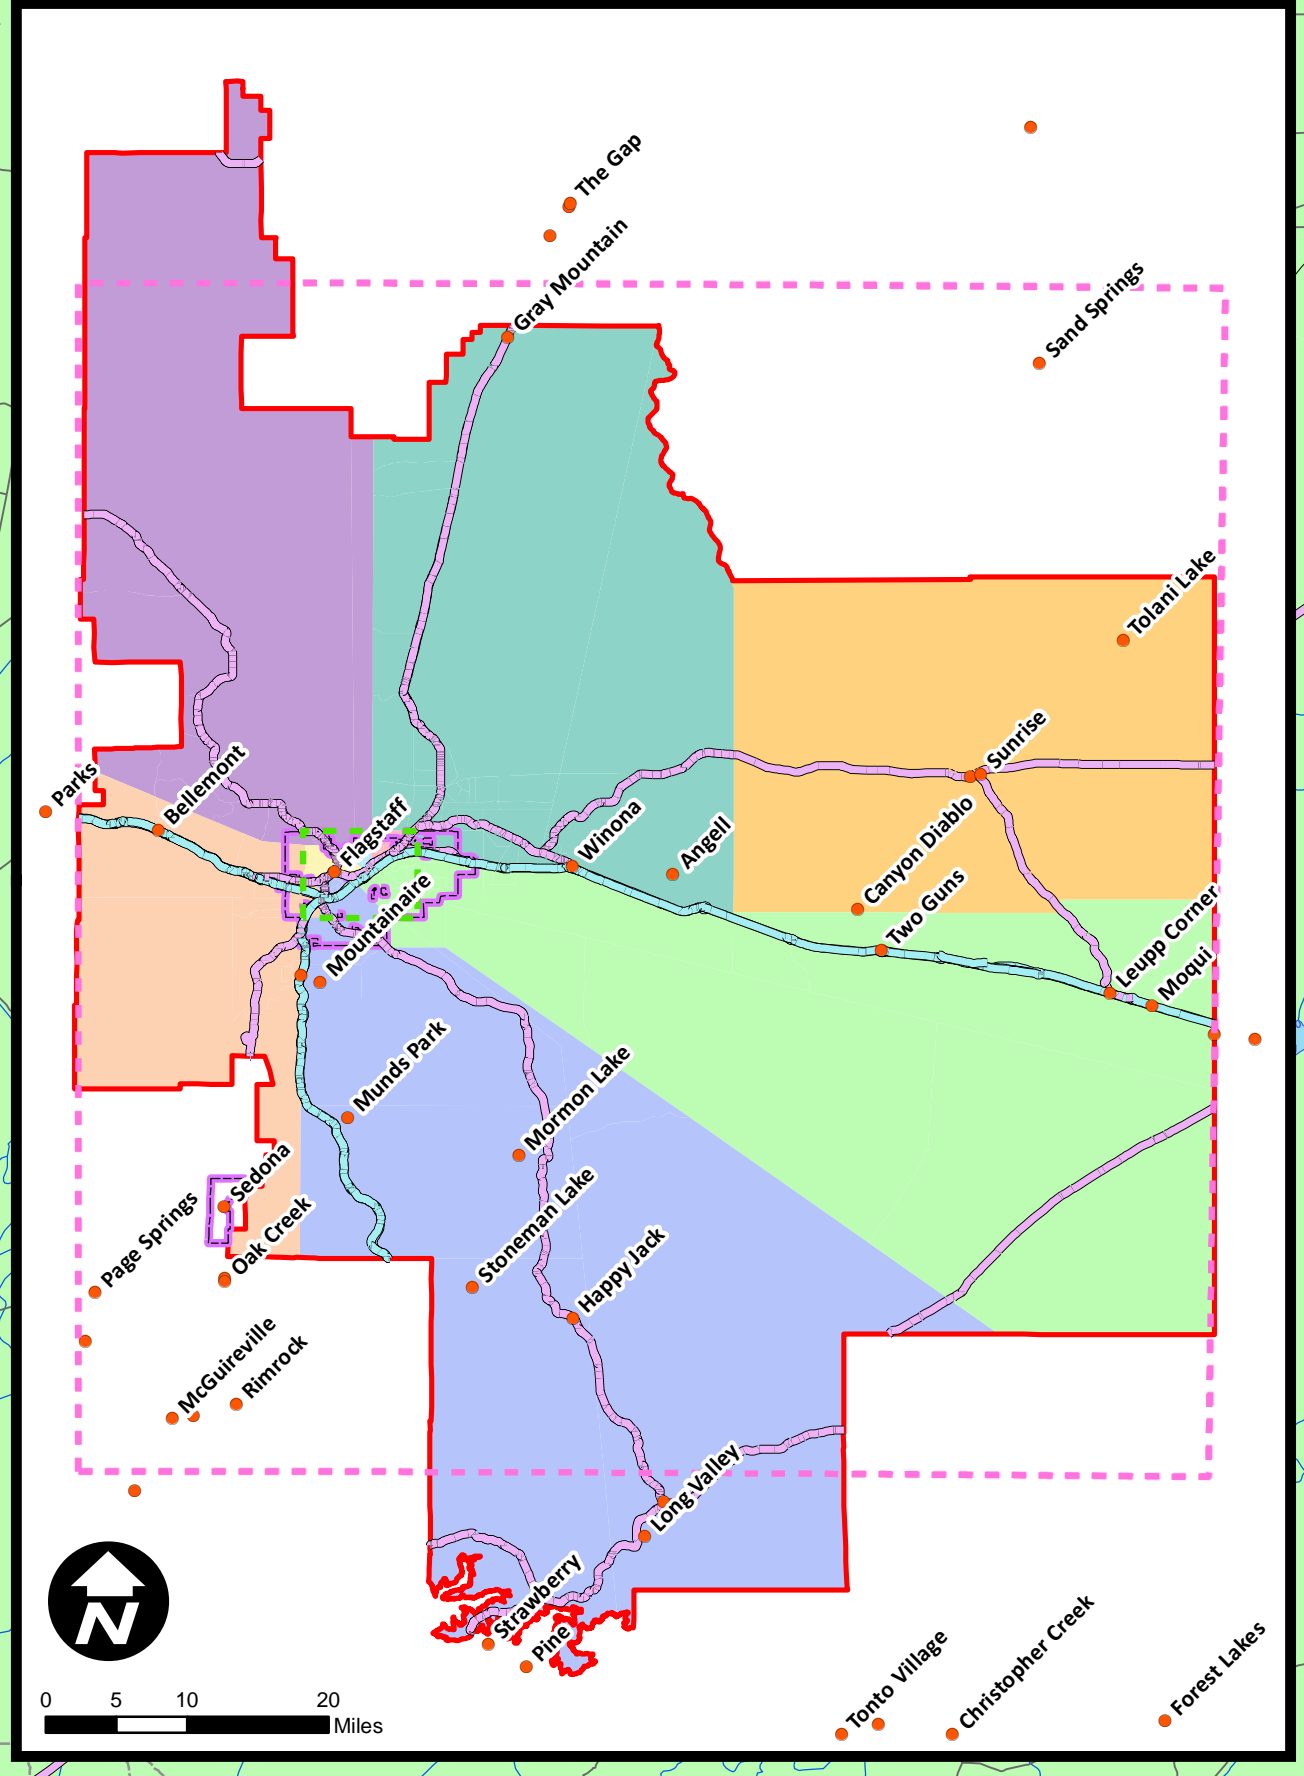

# Flagstaff Unified School District

## Current Elementary (K-5) School Attendance Areas

- |  |                   |  |             |
|--|-------------------|--|-------------|
|  | Elementary School |  | Aqueduct    |
|  | Cities            |  | Stream      |
|  | District          |  | Wash        |
|  | Reservations      |  | Railroad    |
|  | Forest Road       |  | Cromer ES   |
|  | Highway           |  | DeMiguel ES |
|  | Major Road        |  | Killip ES   |
|  | Other             |  | Kinsey ES   |
|  | Surface Streets   |  | Knoles ES   |
|  | Lakes             |  | Leupp ES    |
|  |                   |  | Marshall ES |
|  |                   |  | Sechrist ES |
|  |                   |  | Thomas ES   |